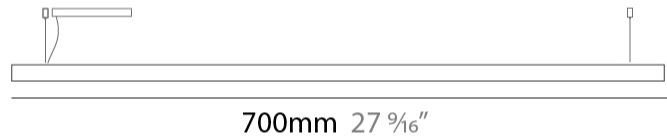

LED60 SUSPENSION

D71015- -

base number
Color   Temperature   Finish   Options

1. To build a product code in our configurator select the specify button on the base model # product page
2. To build a manual product code on this datasheet choose from the options listed below in blue font and add the suffix to the base model #

GENERAL

Series: Woodlin
Subseries: LED60
Brand: Tunto
Division: Design
Mounting Type: Suspension
Mounting Location: Ceiling
Subcategory: Profile

PHYSICAL

Shape: Rectangle
Length (mm): 700
Length (in): 27 ⁹/₁₆
Width (mm): 60
Width (in): 2 ³/₈
Height (mm): 60
Height (in): 2 ³/₈
Max. Overall Height (mm): 2060
Max. Overall Height (in): 81 ¹/₈
Light Distribution: Direct
Diffuser: Opal
Fixture Finish: [WAL / ASH / OAK / BLK / WHI](#)
Fixture Material: Wood
Cable Details: 2000mm / 78 3/4"

ELECTRICAL

Lamp Type: LED
Input Wattage (W): 29
Total Output Wattage (W): 25.3
Dimming: Tri-Mode (Non-Dimming and Phase Dimming (120Vac only) and 0-10V Dimming)
Driver Included: Yes
Driver Location: Integrated
Driver Type: Constant Current - Universal
Driver Class: Class 2
Input Voltage (V): 120 - 277
Constant Current (MA): 700

LED

Color Temperature (°K): [2700 / 3000 / 4000](#)
Max. Delivered Lumen (lm): 2180
CRI: >93 CRI
Lamp Life (hrs): 50000

OPTICAL

RATINGS AND CERTIFICATIONS

Certified By: Certified for North American Standards
IP rating: IP20

PROJECT	_____
TYPE	_____
SPECIFIER	_____
QUANTITY	_____
DATE	_____

60mm 2 ³/₈"

Direct