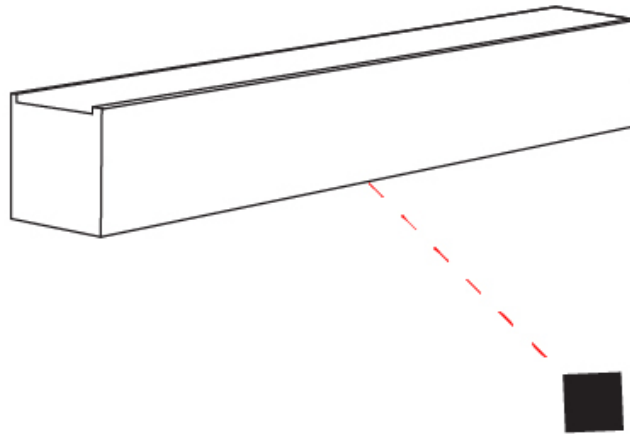

LED60 SURFACE

D72017-

PROJECT

TYPE

SPECIFIER

QUANTITY

DATE